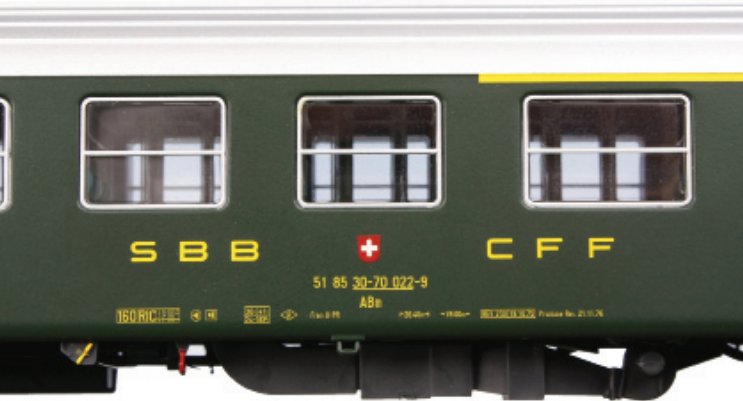

UIC-X

Epoch III

- 47 210 B, green, old logo, 2nd clas car 12 compartments
- 47 211 Bc, green, old logo, 2nd clas couchette car 11 compartments

Photo W. Hauer

Epoch IV old logo

- Set 47 215 ABm green, old logo, 1st/2nd clas car 10 compartments
- Bm green, old logo, 2nd clas car 12 compartments
- Set 47 216 Am green, old logo, 1st clas car 9 compartments
- Bm green, old logo, 2nd clas car 12 compartments
- Set 47 217 Bcm green, old logo, 2nd clas couchette car 11 compartments
- Bcm green, old logo, 2nd clas couchette car 11 compartments

**Delivery is from
May 2010**

Photo D. Piron

Epoch IVb signet

- Set 47 218 Bcm blue white line, signet CFF, 2nd clas couchette car 11 compartments
- Bcm blue white line, signet CFF, 2nd clas couchette car 11 compartments

Photo W. Hauer

Epoch IV-V new logo

- Set 47 221 ABm green, new logo, 1st/2nd clas car 10 compartments
- Bm green, new logo, 2nd clas car 12 compartments
- Set 47 222 Am green, new logo, 1st clas car 9 compartments
- Bm green, new logo, 2nd clas car 12 compartments
- Set 47 224 Bcm blue white line, new logo, 2nd clas couchette car 11 compartments
- Bcm blue white line, new logo, 2nd clas couchette car 11 compartments