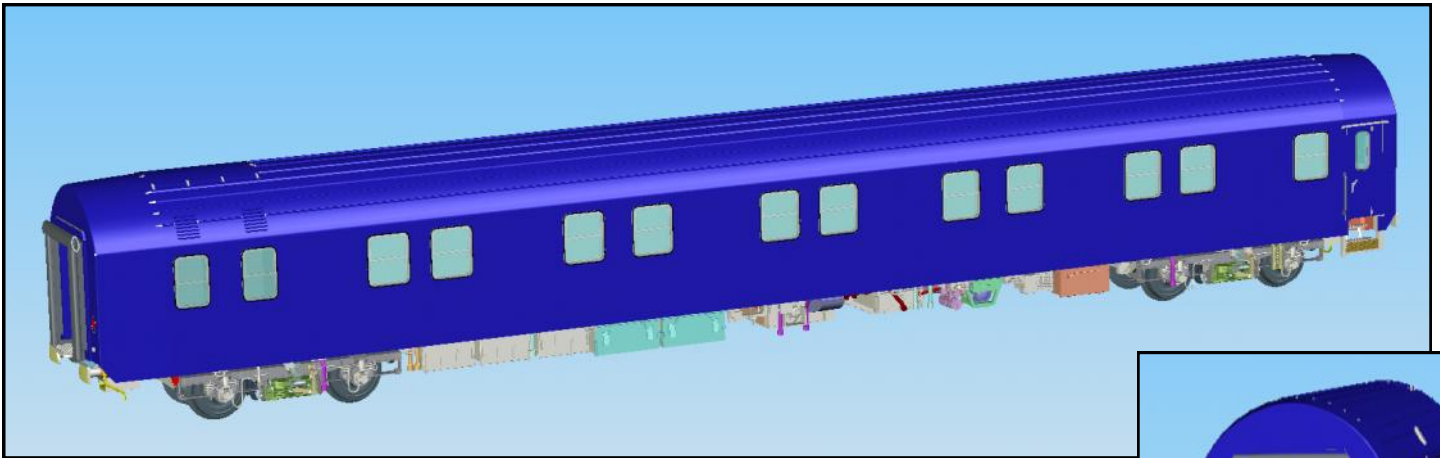

**New tooling
following actual standards**

End of reservations 31-12-2010 Delivery 1st Qu. 2011

WLABmz 33s 71-71 ex T2S

ÖBB

L.S. Models
Exclusive

ÖBB WLABmz 33s 71-71 ex T2S

- 47 080 WLABmz 71-71, light grey/blue, yellow line, ep. V
- 47 081 WLABmz 71-71, light grey/blue, yellow line, ep. V
- 47 082 WLABmz 71-71, grey/light grey, red roof, Schlafwagen inscription, New ÖBB logo, ep. V

New tooling
following actual standards

End of reservations 31-12-2010

Delivery 1st Qu. 2011

L.S. Models
Exclusive

WLABmz 32s 75-71 ex T2S

ÖBB

ÖBB WLABmz 32s 75-71 ex T2S

- 47 078 WLABmz 75-71, grey/light grey, red roof, Schlafwagen inscription, new ÖBB logo, ep. V
- 47 079 WLABmz 75-71, grey/light grey, red roof, Schlafwagen inscription, new ÖBB logo, ep. V