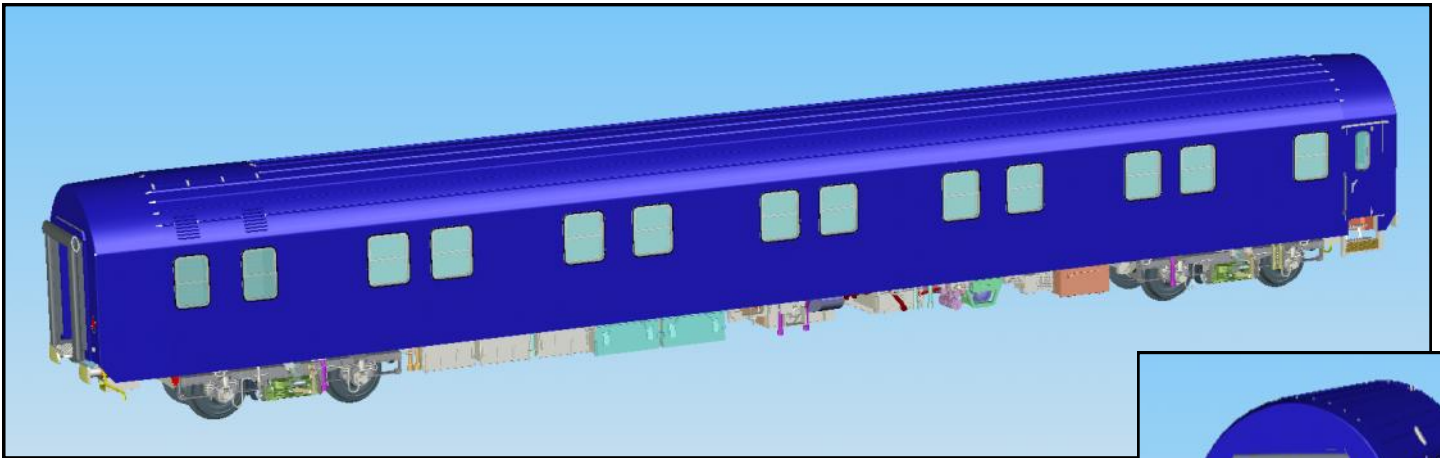

**New tooling
following actual standards**

End of reservations 31-12-2010 Delivery 1st Qu. 2011

WLABmz 33s 71-71 ex T2S

ÖBB

L.S. Models
Exclusive

ÖBB WLABmz 33s 71-71 ex T2S

- 47 080 WLABmz 71-71, light grey/blue, yellow line, ep. V
- 47 081 WLABmz 71-71, light grey/blue, yellow line, ep. V
- 47 082 WLABmz 71-71, grey/light grey, red roof, Schlafwagen inscription, New ÖBB logo, ep. V

New tooling
following actual standards

End of reservations 31-12-2010
Delivery 1st Qu. 2011

L.S. Models
Exclusive

WLABmz 32s 75-71 ex T2S

ÖBB

ÖBB WLABmz 32s 75-71 ex T2S

- 47 078 WLABmz 75-71, grey/light grey, red roof, Schlafwagen inscription, new ÖBB logo, ep. V
- 47 079 WLABmz 75-71, grey/light grey, red roof, Schlafwagen inscription, new ÖBB logo, ep. V