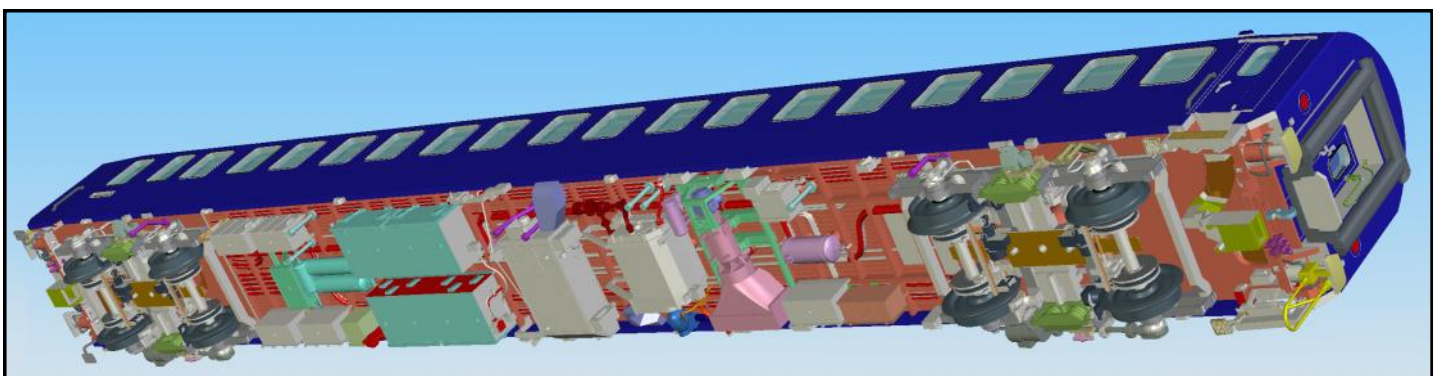

T2S

ÖBB, SBB, DB, NS, FS, CNL, DSB

ÖBB WLA_m 75-70 (T2S)

- 47 070 WLA_mz, TEN blue, blue roof, without TEN logo, ÖBB logo, ep. IV-V
- 47 071 WLA_mz, TEN blue, blue roof, with TEN logo, ÖBB logo, ep. IV
- 47 072 WLA_mz, TEN blue, blue roof, moon & stars, ÖBB inscription, ep. V
- 47 073 WLA_mz, blue, blue roof, purple lines, moon & stars, ep. V
- 47 074 WLA_mz, TEN blue, silver roof, with TEN logo, ep. IV
- 47 075 WLA_mz, TEN blue, blue roof, without TEN logo, without ÖBB logo, ep. IV-V

SBB T2S

- 47 251 T2S, blue, silver roof, white line, TEN logo, old logo, ep. IV
- 47 252 T2S, blue, blue roof, white line, old logo, ep. IV-V
- 47 253 T2S, blue, blue roof, white line, new logo, ep. IV-V
- 47 254 T2S, blue, blue roof, white line, moon & stars, new logo, ep. IV-V
- 47 255 T2S, blue, blue roof, purple lines, moon & stars, new logo, ep. V

DB WLAB_{sm} 166 (T2S)

- 46 150 WLAB_{sm} 166, red, silver roof, TEN logo, DB logo, ep. IV
- 46 151 WLAB_{sm} 166, TEN blue, silver roof, TEN logo, DB logo, ep. IV
- 46 152 WLAB_{sm} 166, TEN blue, blue roof, TEN logo, DB logo, ep. V
- 46 153 WLAB_{sm} 166, TEN blue, blue roof, DBAG logo, ep. V
- 46 154 WLAB_{sm} 166, red/white, grey roof, DBAG logo, ep. V

NS T2S

- 44 190 T2S, TEN blue, silver roof, TEN logo, NS logo, ep. IV
- 44 191 T2S, TEN blue, blue roof, TEN logo, NS logo, ep. IV

FS T2S

- 47 401 T2S, blue, silver roof, white line, TEN logo, old logo, MD bogie, ep. IV
- 47 402 T2S, blue, silver roof, white line, TEN logo, old logo, Fiat bogie, ep. IV
- 47 403 blue Treno Notte, grey roof, white lines, new logo, MD bogie, ep. V
- 47 404 blue Treno Notte, grey roof, white lines, new logo, MD bogie, ep. V

CNL WLAB_{sm} (T2S)

- 49 032 WLAB_{sm}, CNL blue, yellow City Night Line inscriptions, ep. V
- 49 033 WLAB_{sm}, CNL blue, without yellow City Night Line inscriptions, ep. V

DSB T2S

- 48 101 T2S, blue, silver roof, white line, TEN logo, DSB inscription, ep. IV