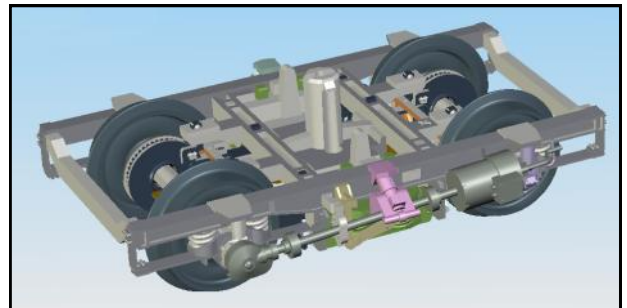

SBB T2S

- 47 251 T2S, blue, silver roof, white line, TEN logo, old logo, ep. IV
- 47 252 T2S, blue, blue roof, white line, old logo, ep. IV-V
- 47 253 T2S, blue, blue roof, white line, new logo, ep. IV-V
- 47 254 T2S, blue, blue roof, white line, moon & stars, new logo, ep. IV-V
- 47 255 T2S, blue, blue roof, purple lines, moon & stars, new logo, ep. V

DB WLAB_{sm} 166 (T2S)

- 46 150 WLAB_{sm} 166, red, silver roof, TEN logo, DB logo, ep. IV
- 46 151 WLAB_{sm} 166, TEN blue, silver roof, TEN logo, DB logo, ep. IV
- 46 152 WLAB_{sm} 166, TEN blue, blue roof, TEN logo, DB logo, ep. V
- 46 153 WLAB_{sm} 166, TEN blue, blue roof, DBAG logo, ep. V
- 46 154 WLAB_{sm} 166, red/white, grey roof, DBAG logo, ep. V

NS T2S

- 44 190 T2S, TEN blue, silver roof, TEN logo, NS logo, ep. IV
- 44 191 T2S, TEN blue, blue roof, TEN logo, NS logo, ep. IV

FS T2S

- 47 401 T2S, blue, silver roof, white line, TEN logo, old logo, MD bogie, ep. IV
- 47 402 T2S, blue, silver roof, white line, TEN logo, old logo, Fiat bogie, ep. IV
- 47 403 blue Treno Notte, grey roof, white lines, new logo, MD bogie, ep. V
- 47 404 blue Treno Notte, grey roof, white lines, new logo, MD bogie, ep. V

CNL WLAB_{sm} (T2S)

- 49 032 WLAB_{sm}, CNL blue, yellow City Night Line inscriptions, ep. V
- 49 033 WLAB_{sm}, CNL blue, without yellow City Night Line inscriptions, ep. V

DSB T2S

- 48 101 T2S, blue, silver roof, white line, TEN logo, DSB inscription, ep. IV