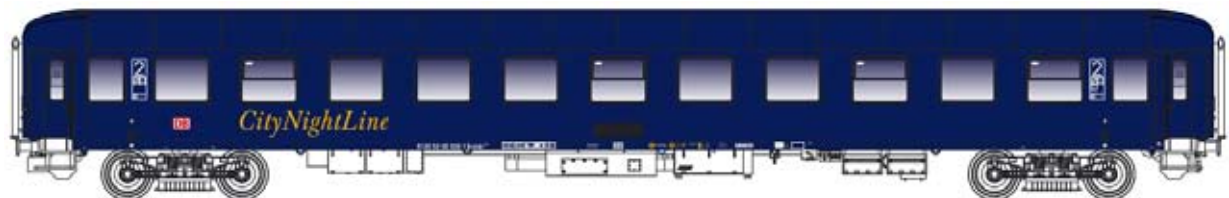

CNL HO

Delivery next week

49 008 Bvcmz , CNL blue, yellow inscription City Night Line, DBAG logo Ep. V

49 009 Bvcmbz 249.1, CNL blue, yellow inscription City Night Line, DBAG logo Ep. V

49 020 Bvcmz, CNL blue, yellow inscription City Night Line, Reisen statt Fliegen, DBAG logo Ep. V

49 023 Bvcmz, CNL blue, big yellow inscription City Night Line, DBAG logo Ep. V

49 024 Bvcmbz, CNL blue, big yellow inscription City Night Line, DBAG logo Ep. V