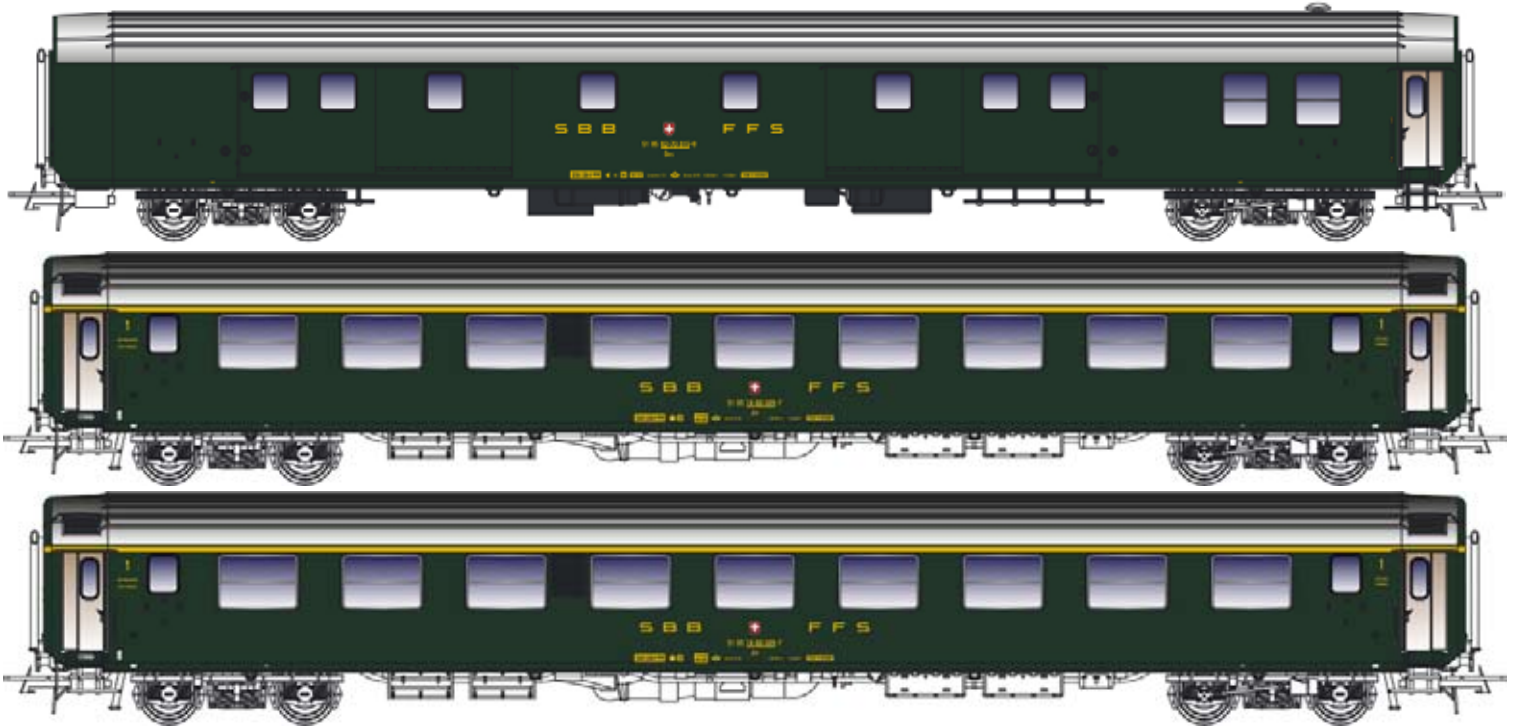

**Nouvelles références / New Items**

*H0*

**H0 / SBB / UIC-X RIC**

Set 47 237 Dms + Am + Am, green, old logo, 9 compartments , Ep. IV

Set 47 238 Dms + Am + Am, green, old logo/new logo, 9 compartments , Ep. IV